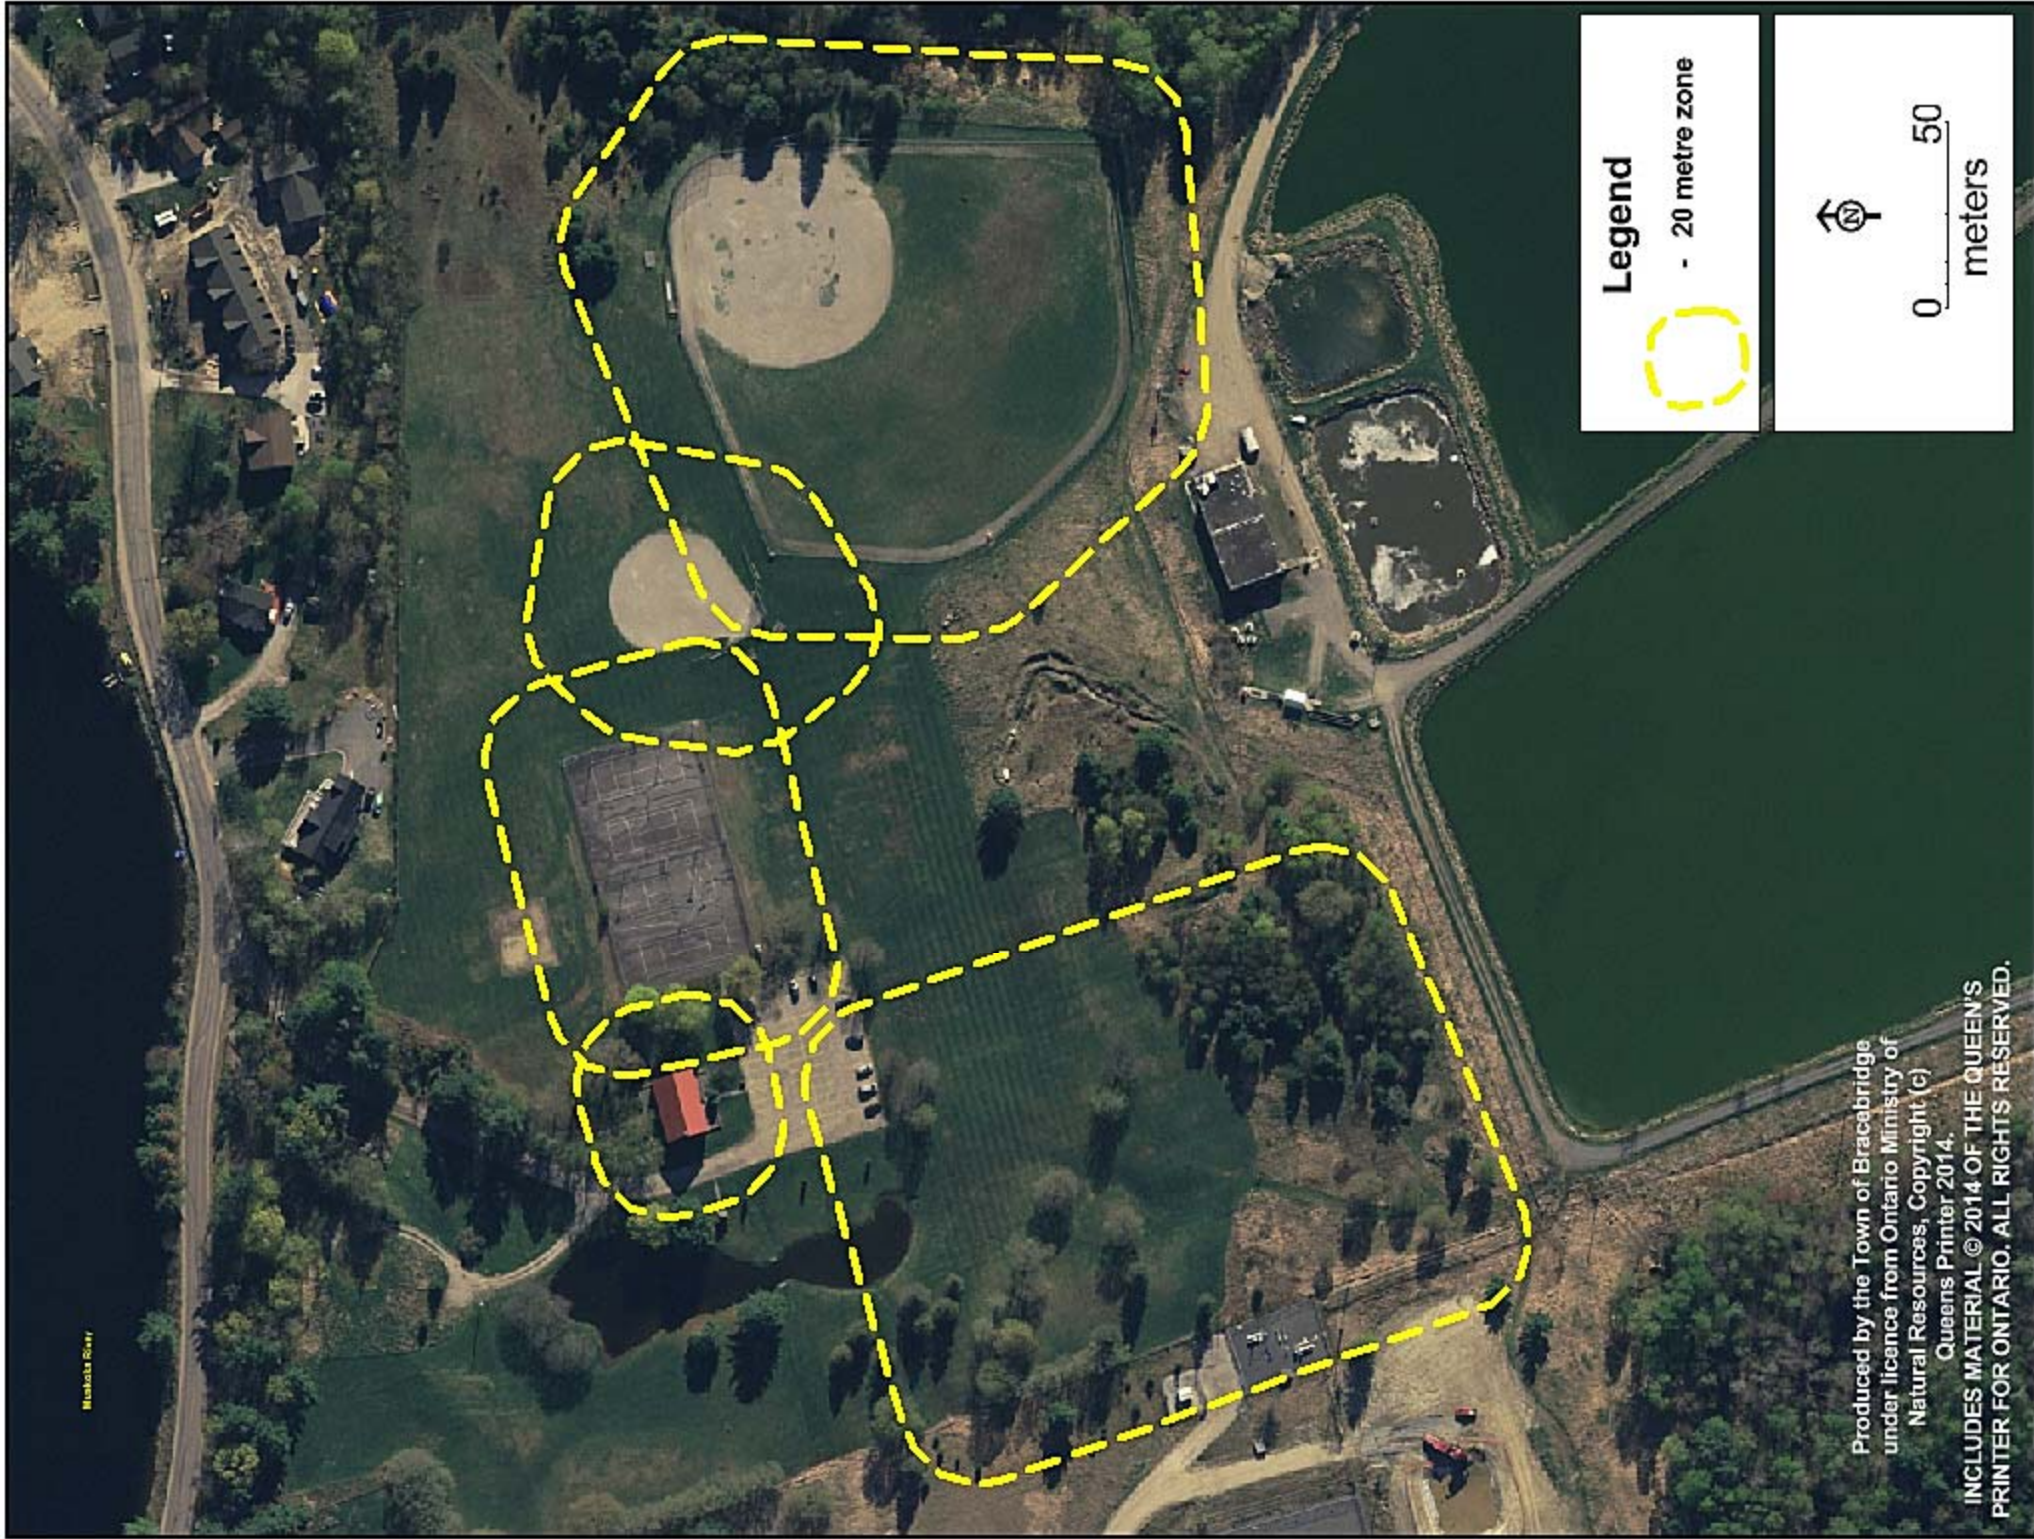

Mississauga River

Legend

- 20 metre zone

0 50

meters

Produced by the Town of Bracebridge
under licence from Ontario Ministry of
Natural Resources, Copyright (c)
Queens Printer 2014.
INCLUDES MATERIAL © 2014 OF THE QUEEN'S
PRINTER FOR ONTARIO. ALL RIGHTS RESERVED.