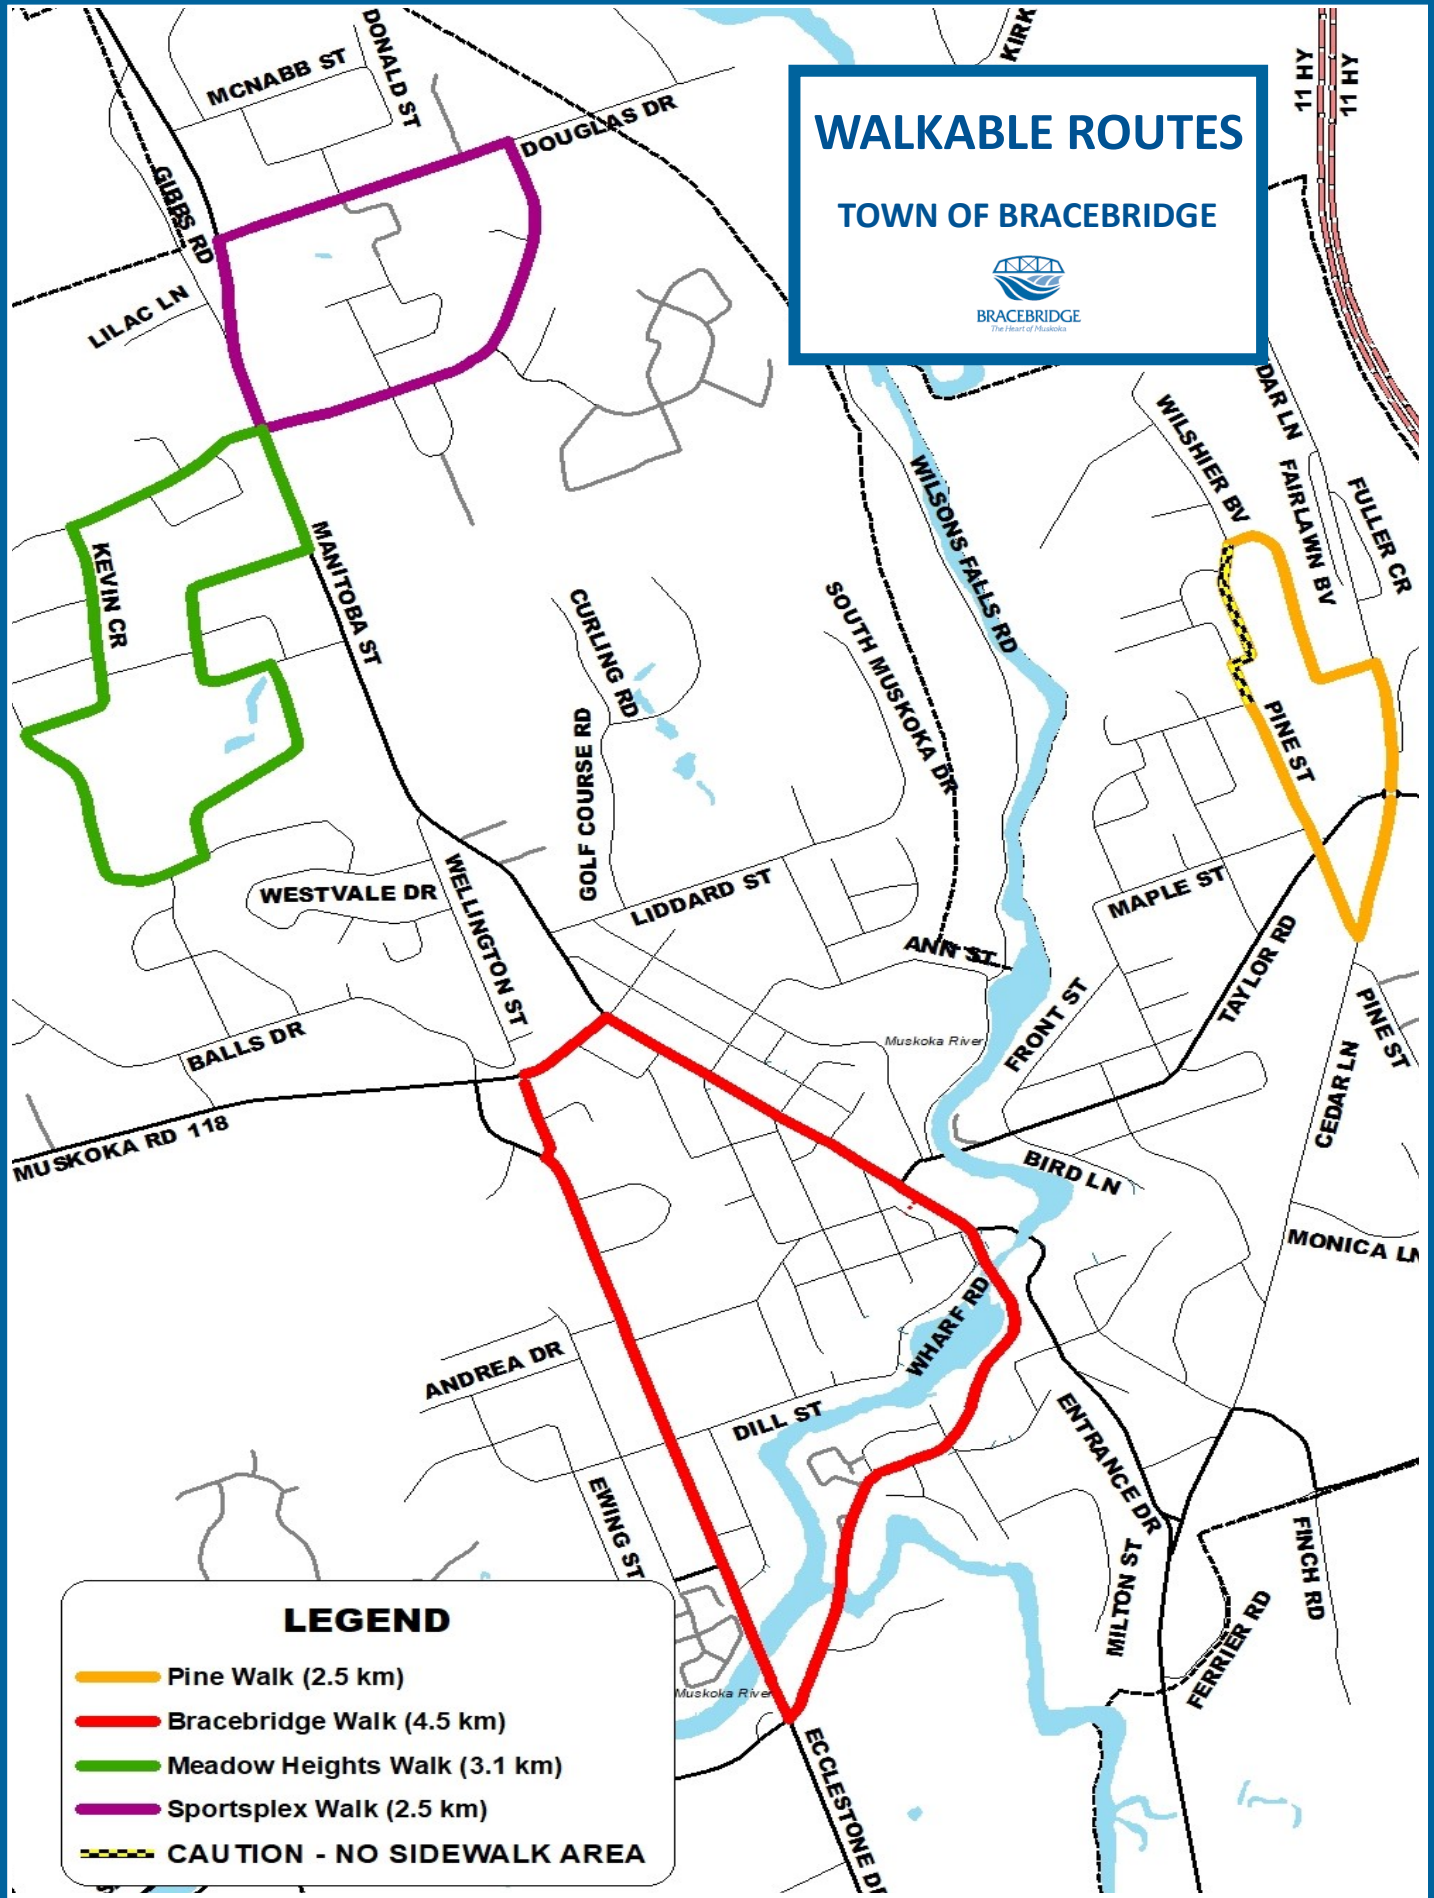

WALKABLE ROUTES

TOWN OF BRACEBRIDGE

LEGEND

-  Pine Walk (2.5 km)
-  Bracebridge Walk (4.5 km)
-  Meadow Heights Walk (3.1 km)
-  Sportsplex Walk (2.5 km)
-  CAUTION - NO SIDEWALK AREA