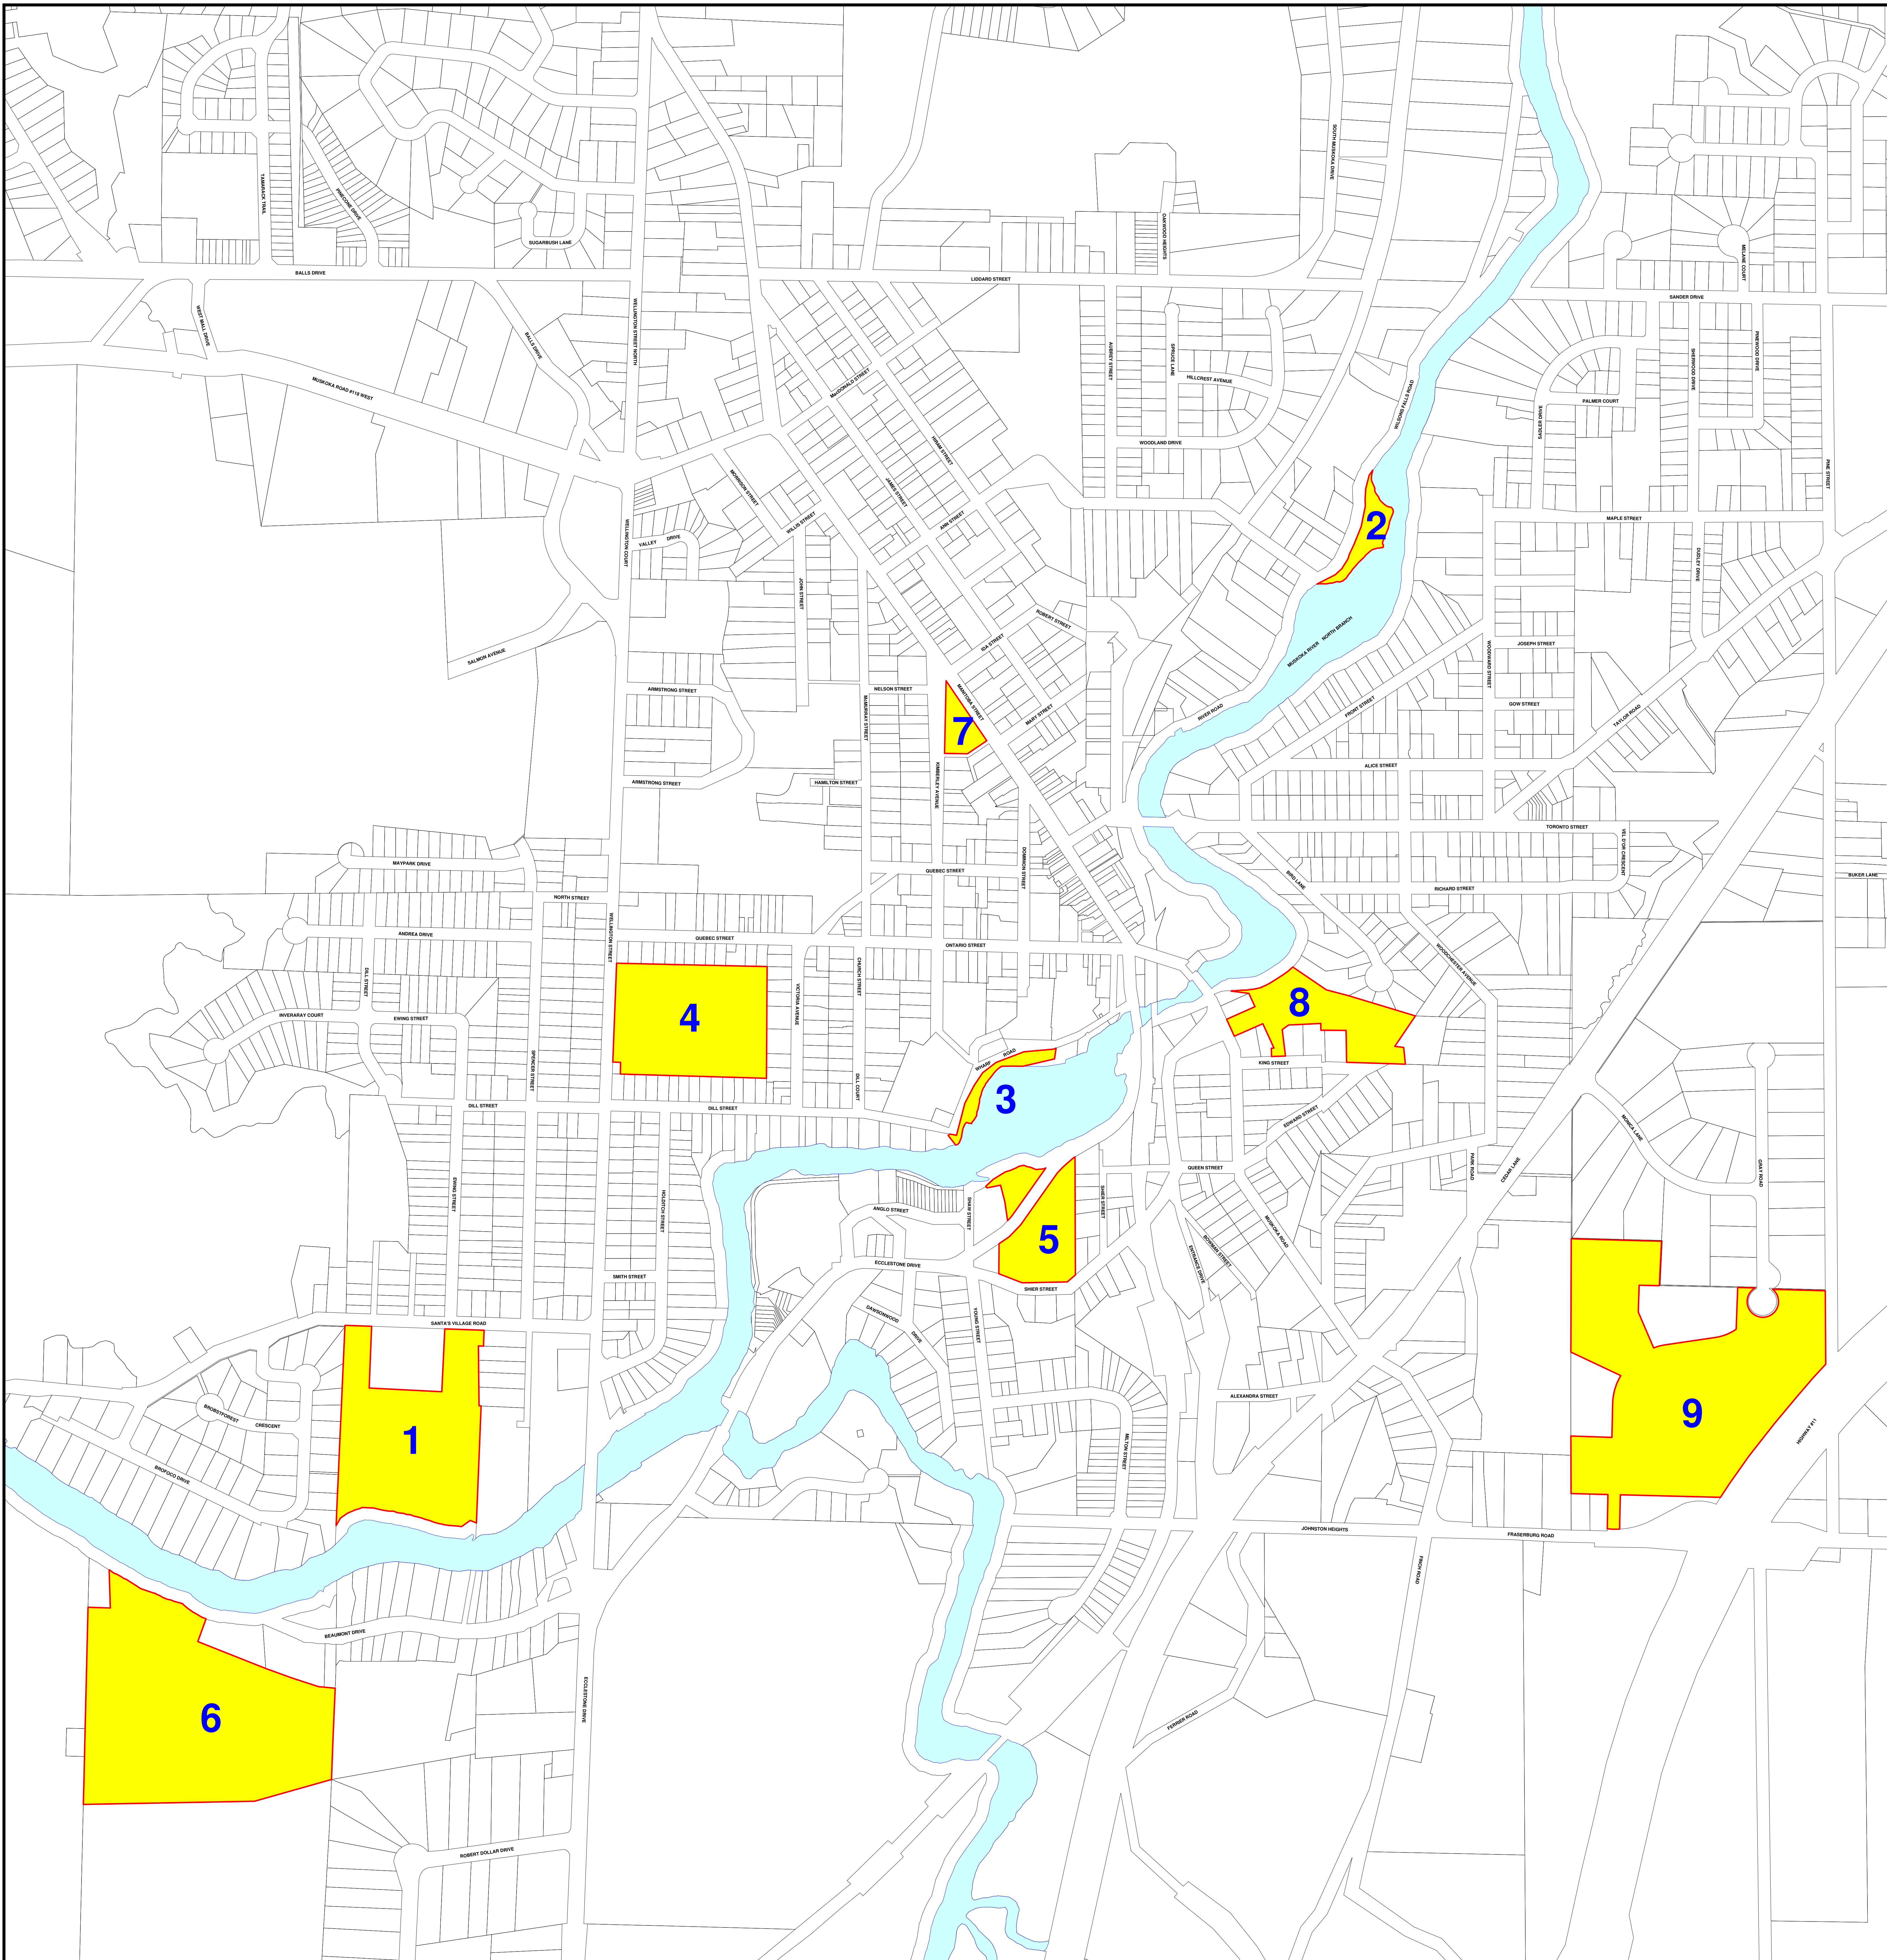

TOWN OF BRACEBRIDGE - PARKS IN TOWN

LEGEND

- Park
- Water
- Properties

LIST OF PARKS

1. 1 - Annie Williams Park
2. 2 - Bass Rock Park
3. 3 - Bracebridge Bay Park
4. 4 - Jubilee Park
5. 5 - Kelvin Grove Park
6. 6 - Kerr Park
7. 7 - Memorial Park
8. 8 - Woodchester Villa
9. 9 - JD Lang Activity Park

Prepared by
Town of Bracebridge
Development Services Department
October 2005